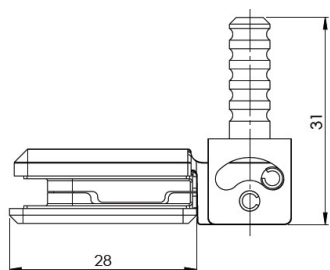

PRODUCT SHEET

Description:

Door Hinge "Bonsai", Wood/Glass or Wood/HPL, Brass CPL, For 4-6mm Glass Door & 12mm Cabinet Side, 92/182DG Opening, Load, Capacity: 5 kg. Per Hinge, Max Door Size: 600x2000x6mm

Item number:

15.06.530-0

Units	Box	Carton	HS Code	Barcode
Pcs.	1	100	8302100090	
				5704866483223

Standard opening angle: -1° to 92°

SISO A/S

Mileparken 11
DK-2740 Skovlunde
Denmark
VAT: DK 24786013

Phone +45 45 830 900