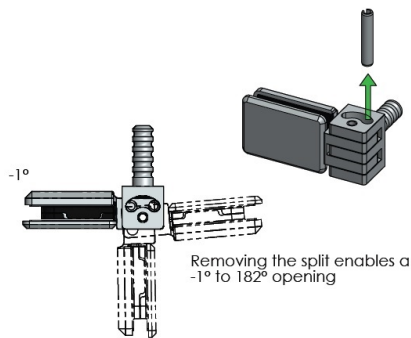

PRODUCT SHEET

Description:

Door Hinge "Bonsai", Wood/Glass or Wood/HPL, Brass CPL, For 4-6mm Glass Door & 12mm Cabinet Side, 92/182DG Opening, Load, Capacity: 5 kg. Per Hinge, Max Door Size: 600x2000x6mm

Item number:

15.06.530-0

Units	Box	Carton	HS Code	Barcode
Pcs.	1	100	8302100090	
				5704866483223

Standard opening angle: -1° to 92°

SISO A/S

Mileparken 11
DK-2740 Skovlunde
Denmark
VAT: DK 24786013

Phone +45 45 830 900