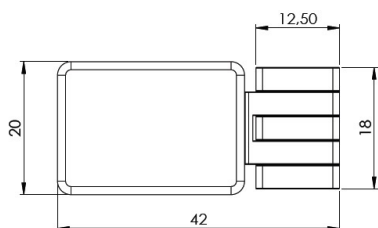

PRODUCT SHEET

Description:

Door Hinge "Bonsai", Wood/Glass or Wood/HPL, Brass CPL, For 4-6mm Glass Door & 12mm Cabinet Side, 92/182DG Opening, Load, Capacity: 5 kg. Per Hinge, Max Door Size: 600x2000x6mm

Item number:

15.06.530-0

Units	Box	Carton	HS Code	Barcode
Pcs.	1	100	8302100090	
				5704866483223

Standard opening angle: -1° to 92°

SISO A/S

Mileparken 11
DK-2740 Skovlunde
Denmark
VAT: DK 24786013

Phone +45 45 830 900