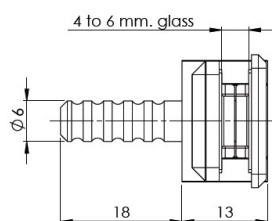

PRODUCT SHEET

Description:

Door Hinge "Bonsai", Wood/Glass or Wood/HPL, Brass CPL, For 4-6mm Glass Door & 12mm Cabinet Side, 92/182DG Opening, Load, Capacity: 5 kg. Per Hinge, Max Door Size: 600x2000x6mm

Item number:

15.06.530-0

Units	Box	Carton	HS Code	Barcode
Pcs.	1	100	8302100090	
				5704866483223

Standard opening angle: -1° to 92°

SISO A/S

Mileparken 11
DK-2740 Skovlunde
Denmark
VAT: DK 24786013

Phone +45 45 830 900